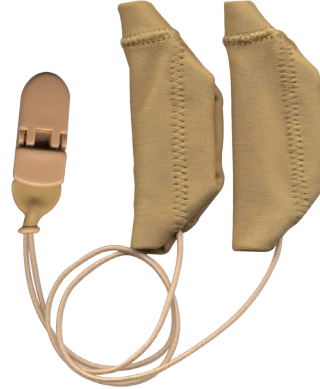

Ear Gear Cochlear

Fits most models of Cochlear, Advanced Bionics, Oticon Medical and Medel processors

Ear Gear Model	Item # and Color	Ear Gear Model	Item # and Color
----------------	------------------	----------------	------------------

Cochlear Mono

55902 Camouflage
55904 Black
55907 Orange/Red
55911 Lipstick Pink
55909 Royal Blue
55913 Grey
55914 Chocolate Brown
55915 Beige

Cochlear Corded

55942 Camouflage
55944 Black
55947 Orange/Red
55951 Lipstick Pink
55949 Royal Blue
55953 Grey
55954 Chocolate Brown
55955 Beige