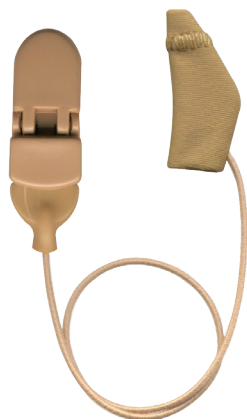

EAR GEAR PROTECTS YOUR INVESTMENT

PREVENTS
DAMAGE

SAFEGUARDS
AGAINST LOSS

REDUCES
WIND NOISE

1-888-766-1838
info@gearforears.com
www.gearforears.com

Ear Gear Micro

**Fits hearing instruments
up to 1 inch**

Ear Gear Model	Item # and Color	Ear Gear Model	Item # and Color
Micro Mono	56332 Camouflage 56324 Black 56337 Orange/Red 56329 Royal Blue 56331 Lipstick Pink 56333 Grey 56334 Chocolate Brown 56335 Beige	Micro Corded	56352 Camouflage 56344 Black 56357 Orange/Red 56349 Royal Blue 56351 Lipstick Pink 56353 Grey 56354 Chocolate Brown 56355 Beige
			
Ear Gear Model	Item # and Color	Ear Gear Model	Item # and Color
Micro Cordless	56372 Camouflage 56364 Black 56377 Orange/Red 56369 Royal Blue 56371 Lipstick Pink 56373 Grey 56374 Chocolate Brown 56375 Beige	Micro Corded Eyeglasses	57462 Camouflage 57461 Black 57460 Orange/Red 57459 Royal Blue 57458 Lipstick Pink 57457 Grey 57456 Chocolate Brown 57455 Beige
			
Ear Gear Model	Item # and Color	Ear Gear Model	Color Choices
Micro Cordless Eyeglasses	57382 Camouflage 57381 Black 57380 Orange/Red 57379 Royal Blue 57378 Lipstick Pink 57377 Grey 57376 Chocolate Brown 57375 Beige	Ear Gear Custom Micro Available in All Models	Beige Black Brown Camouflage Cheetah Dalmation Dark Purple Forest Green Grey Hearts Jungle Green Lavender Lightning Bolt Lime Green Lipstick Pink Orange Orange/Red Psychedelic Rainbow Red Royal Blue Sky Blue Teal White Yellow Zebra
			

Ear Gear Mini

**Fits hearing instruments
from 1 - 1.25 inches**

Ear Gear Model	Item # and Color	Ear Gear Model	Item # and Color
----------------	------------------	----------------	------------------

Mini Mono

- 56042 Camouflage
- 56044 Black
- 56047 Orange/Red
- 56051 Lipstick Pink
- 56049 Royal Blue
- 56053 Grey
- 56054 Chocolate Brown
- 56055 Beige

Mini Corded

- 56062 Camouflage
- 56064 Black
- 56067 Orange/Red
- 56071 Lipstick Pink
- 56069 Royal Blue
- 56073 Grey
- 56074 Chocolate Brown
- 56075 Beige